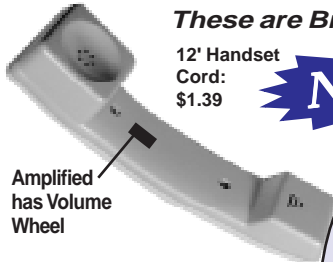

Amplified & Noise Cancelling Meridian Handsets!

These are Brand New!

12' Handset Cord: $1.39

NEW!

Amplified has Volume Wheel

Regular $9.95

AMPLIFIED! $39.95

NOISE CANCELLING! $36.95

NOISE CANCELLING & AMPLIFIED! $64.95

327 Double Prong JACK for Headset: $16.95 NEW!

Hard Wire - Under Desk Screw Mount

327 Double Prong Operator's Plug to Modular Headset Adapter

$10.95
10 @ $9.95

NEW! 327 Double Prong Operator's JACK to Mod Handset Plug Adapter