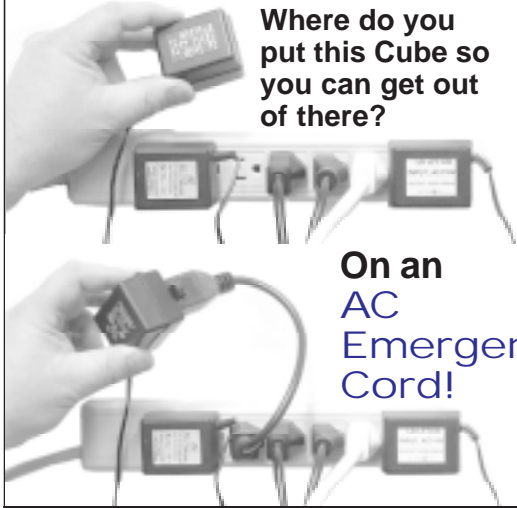

AC Emergency Cords

Where do you put this Cube so you can get out of there?

On an AC Emergency Cord!

1' Cord

Single: **\$2.19**
10 @ \$1.89 #MI S4S

Double: **\$3.49**
10 @ \$3.29 #MI S4T

Use our Double Cord if the Strip is Full!

You Can't Plug this Cube in Without Our Emergency Cord!

Keep one in your bag, and a few in your truck!

Why use expensive tape to tie wires onto your fish?

3M Electrical Tape

1700 BLACK: A Super Value!

This is NOT a cheap offshore tape!

\$6.99!

For 10 Rolls!

#HND2Q

TAPE THONG

With Metal Clip to attach to belt loop or ??? #HND2T

\$6.95

Line In-Use Indicator

Bright LED Flashes whenever any phone is Off-Hook on the Line.

Outputs steady, noise-free power that's proven to fix problems that you can't fix any other way.

Oneac Power Conditioners have fixed a lot of problems. Keep one on your truck for those service calls where you've tried everything else! Leave it there, and see if the trouble clears.