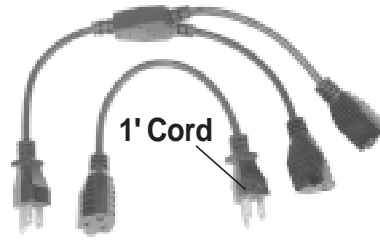

AC Emergency Cords

Where do you put this Cube so you can get out of there?

On an AC Emergency Cord!

1' Cord

Single: **\$2.19**
10 @ \$1.89 #MI S4S

Double: **\$3.49**
10 @ \$3.29 #MI S4T

Use our Double Cord if the Strip is Full!

You Can't Plug this Cube in Without Our Emergency Cord!

Keep one in your bag, and a few in your truck!

Why use expensive tape to tie wires onto your fish?

3M Electrical Tape

1700 BLACK: A Super Value!

This is NOT a cheap offshore tape!

\$6.99!

For 10 Rolls!

#HND2Q

TAPE THONG

With Metal Clip to attach to belt loop or ??? #HND2T

\$6.95

Line In-Use Indicator

Bright LED Flashes whenever any phone is Off-Hook on the Line.

- Amplified Hearing Aid Compatible
- K-Style Handset
- Mechanical Bell Ringer with ON/OFF Switch
- 14' Mod Mtg. Cord
- 12' Mod HS Cord
- Almond Color (Ivory)
- Data Port
- Message Waiting Version works on 90 to 140VDC