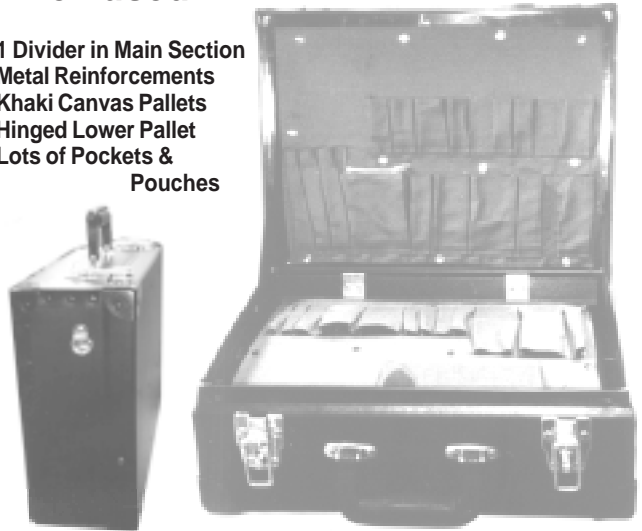

Don't be fooled by imitations!

These cases have the original zippered pockets. Copies with Velcro pockets are just that - COPIES - and are *much less sturdy!* These are the originals. Before the breakup, Bell started making these cases out of a rubbery plastic stuff, rather than the special fiber which was more expensive. That's the way our REGULAR cases are made, on *Sale* for \$109.95.

Regular: \$109.95 • Original Fiber: \$159.95

#HND7T

#HND6K

INSTALLER / REPAIRMAN'S CASE

The Old Bell Fiber Case!

• Made by same manufacturer that Bell used! The Favorite of Thousands of Phone Men!

- 1 Divider in Main Section
- Metal Reinforcements
- Khaki Canvas Pallets
- Hinged Lower Pallet
- Lots of Pockets & Pouches