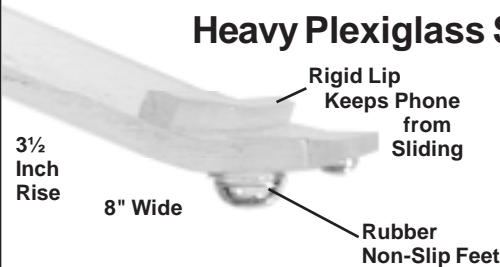

## TELEPHONE STAND

Heavy Plexiglass Stand

#SWI 30

\$14.95

5 @ \$13.95 ea.